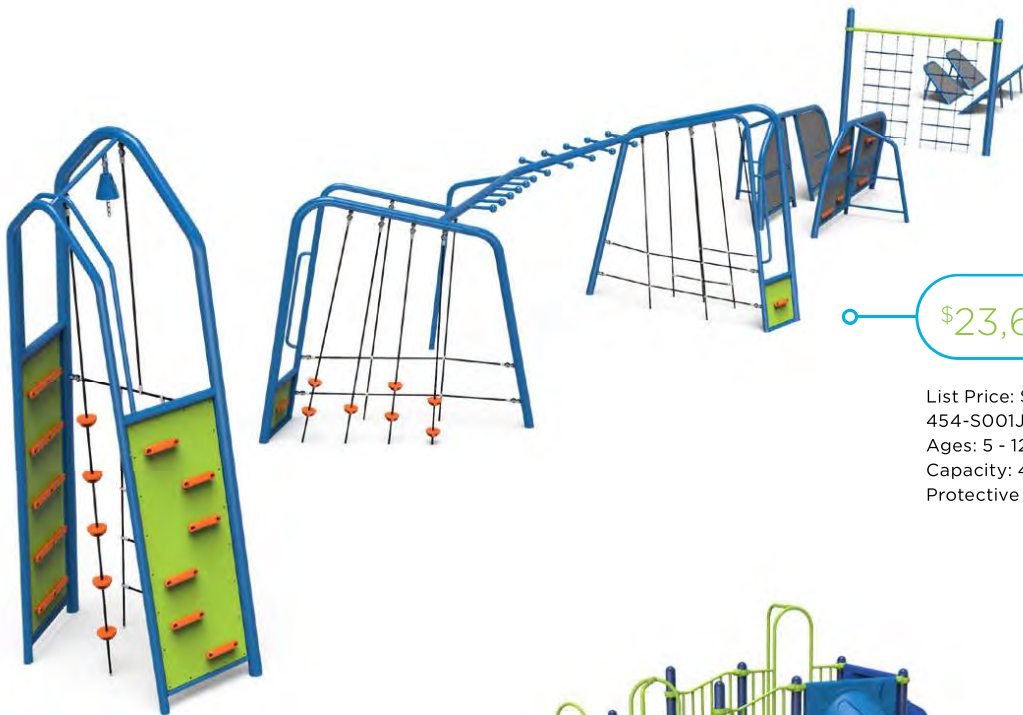

THE BIG
**Playground
Sale**

Big Savings and
FREE FREIGHT*!

Valid until December 20, 2024

Miracle

THE BIG PLAYGROUND SALE

\$11,829

List Price: \$17,569
718-S198J
Ages: 2 - 5
Capacity: 25-35
Protective Area: 29' x 27'

\$17,959

List Price: \$26,764
718-S190J
Ages: 2 - 12
Capacity: 30-40
Protective Area: 34' x 27'

\$23,459

List Price: \$35,015
718-S180J
Ages: 2 - 12
Capacity: 40-50
Protective Area: 35' x 31'

BIG SAVINGS AND FREE FREIGHT*!

\$23,659

List Price: \$35,483
454-S001J
Ages: 5 - 12
Capacity: 45-55
Protective Area: 97' x 24'

\$24,899

List Price: \$37,063
718-S231J
Ages: 5 - 12
Capacity: 35-45
Protective Area: 46' x 43'

\$28,229

List Price: \$42,034
714-S587J
Ages: 5 - 12
Capacity: 45-55
Protective Area: 46' x 36'

THE BIG PLAYGROUND SALE

\$30,099

List Price: \$45,153
 454-S005J
 Ages: 5 - 12
 Capacity: 55-65
 Protective Area: 66' x 42'

\$30,569

List Price: \$42,228
 704-S098J
 Ages: 5 - 12
 Capacity: 50-60
 Protective Area: 65' x 49'