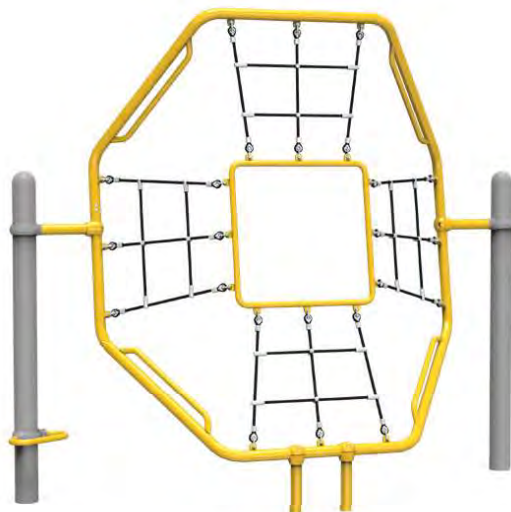

Designed with modern angles both challenging and eye-catching, our Modular Components provide kids with all kinds of exciting ways to travel across the playground.

Kids should be free to explore on their own terms. That's why we design versatile, open-ended equipment like Physizics® Moon and Hyperbolix™, allowing kids to build their decision-making and leadership skills as well as their independence.

One Last Glance at Our Featured Products!

To see more, visit
Miracle-Recreation.com/Featured-Products.

From the modern design of Hyperbolix™ to 7 new interactive panels, creating a cohesive play space that inspires visitors of all ages and abilities is easier than ever.