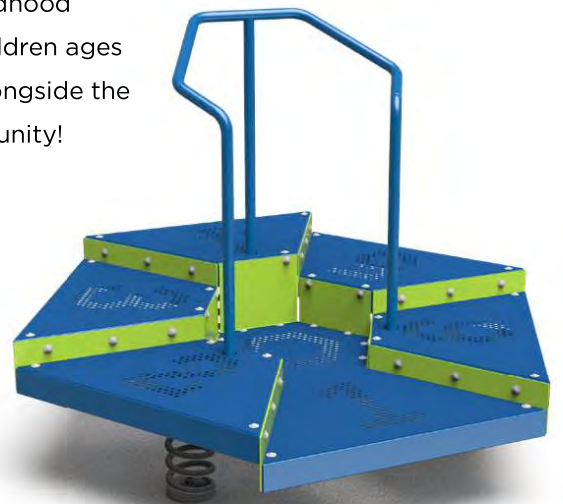

That's Not All- We've Got **BIG** News!

We have an extensive lineup of new products that we're eager to share with you! Here's a sneak peek at our latest innovations and how they'll challenge, excite, and inspire your community.

Take on a new challenge with Champions Trek™! As kids climb, balance, and stretch their way across our latest obstacles, they'll be paving the path for stronger skillsets and deeper friendships.

It's never too early to play—our new Early Childhood products invite children ages 2 - 5 to explore alongside the rest of their community!