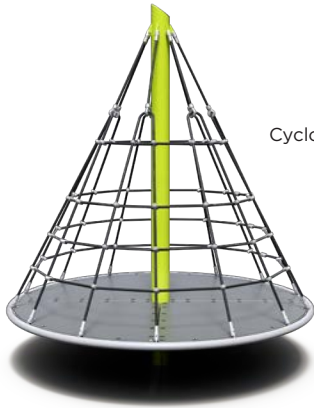

Cyclo Cone Climbers

Cyclo Cone Base Climber

Cyclo Cone Open Climber

Cyclo Diamond Climber

Cyclo Cone Plus Climber

Reach exciting new heights!

Combine the thrill of spinning with physical, cognitive, imaginative and social play. Now multiple kids of different ages and abilities can enjoy a single play experience at the same time. The Cyclo Cones' motion, speed and height safely gives older kids the perceived risk they want, encourages younger kids to push their limits and enables parents to interact with kids as they play. There are a variety of Cyclo Cone models available, including one model with an open, ADA-compliant, wheelchair-transferable base that lets kids choose to sit, spin or lounge as they play.

Standards	ASTM, CSA
Material Specifications	<p>Center Post - 5.00" OD 11 gauge steel tubing</p> <p>Bearing - T6061 aluminum hub with self aligning sealed ball bearings</p> <p>Shaft - 1045 Carbon Steel</p> <p>Rope - 16mm rope with aluminum connectors</p> <p>Cover Casting - 319 aluminum</p> <p>Rope Tabs - 1/4" steel plate</p> <p>Steel Ring - 1.9" OD 13 gauge galvanized steel tubing, 1/4" steel plates</p> <p>Platform - 3/4" HDPE textured plastic</p> <p>18-8 grade stainless steel that requires tooling to install or remove</p> <p>Coating - Super durable polyester powder coat electrostatically applied at a thickness of 2-5mils</p>

Product	Item	Ages	Protective Area	Child Capacity	Weight
Cyclo Cone Base Climber	306-1	5-12	18'11" x 18'11" (5.76m x 5.76m)	7	345 lbs (157 kg)
Cyclo Cone Open Climber	306-2	5-12	18'11" x 18'11" (5.76m x 5.76m)	7	196 lbs (89 kg)
Cyclo Diamond Climber	306-3	5-12	18'11" x 18'11" (5.76m x 5.76m)	12	246 lbs (112 kg)
Cyclo Cone Plus Climber	306-4	5-12	19'11" x 19'11" (6.07m x 6.07m)	14	486 lbs (221 kg)