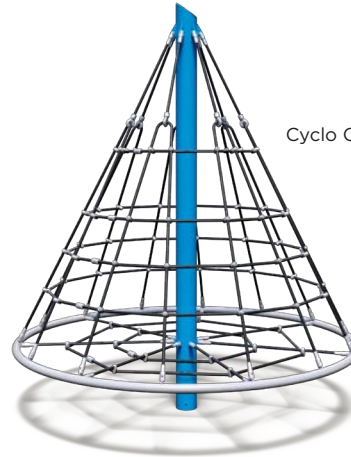

Cyclo Cone Climbers

Cyclo Cone Base Climber

Cyclo Cone Open Climber

Cyclo Diamond Climber

Cyclo Cone Plus Climber

Reach exciting new heights!

Combine the thrill of spinning with physical, cognitive, imaginative and social play. Now multiple kids of different ages and abilities can enjoy a single play experience at the same time. The Cyclo Cones' motion, speed and height safely gives older kids the perceived risk they want, encourages younger kids to push their limits and enables parents to interact with kids as they play. There are a variety of Cyclo Cone models available, including one model with an open, ADA-compliant, wheelchair-transferable base that lets kids choose to sit, spin or lounge as they play.

Standards	ASTM, CSA
Material Specifications	<p>Center Post - 5.00" OD 11 gauge steel tubing</p> <p>Bearing - T6061 aluminum hub with self aligning sealed ball bearings</p> <p>Shaft - 1045 Carbon Steel</p> <p>Rope - 16mm rope with aluminum connectors</p> <p>Cover Casting - 319 aluminum</p> <p>Rope Tabs - 1/4" steel plate</p> <p>Steel Ring - 1.9" OD 13 gauge galvanized steel tubing, 1/4" steel plates</p> <p>Platform - 3/4" HDPE textured plastic</p> <p>18-8 grade stainless steel that requires tooling to install or remove</p> <p>Coating - Super durable polyester powder coat electrostatically applied at a thickness of 2-5mils</p>

Product	Item	Ages	Protective Area	Child Capacity	Weight
Cyclo Cone Base Climber	306-1	5-12	18'11" x 18'11" (5.76m x 5.76m)	7	345 lbs (157 kg)
Cyclo Cone Open Climber	306-2	5-12	18'11" x 18'11" (5.76m x 5.76m)	7	196 lbs (89 kg)
Cyclo Diamond Climber	306-3	5-12	18'11" x 18'11" (5.76m x 5.76m)	12	246 lbs (112 kg)
Cyclo Cone Plus Climber	306-4	5-12	19'11" x 19'11" (6.07m x 6.07m)	14	486 lbs (221 kg)