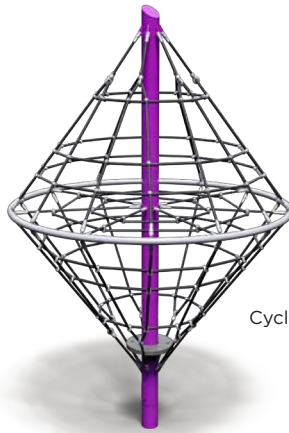

Cyclo Cone Climbers

Cyclo Cone Base Climber

Cyclo Cone Open Climber

Cyclo Diamond Climber

Cyclo Cone Plus Climber

Reach exciting new heights!

Combine the thrill of spinning with physical, cognitive, imaginative and social play. Now multiple kids of different ages and abilities can enjoy a single play experience at the same time. The Cyclo Cones' motion, speed and height safely gives older kids the perceived risk they want, encourages younger kids to push their limits and enables parents to interact with kids as they play. There are a variety of Cyclo Cone models available, including one model with an open, ADA-compliant, wheelchair-transferable base that lets kids choose to sit, spin or lounge as they play.

Standards	ASTM, CSA
Material Specifications	<p>Center Post - 5.00" OD 11 gauge steel tubing</p> <p>Bearing - T6061 aluminum hub with self aligning sealed ball bearings</p> <p>Shaft - 1045 Carbon Steel</p> <p>Rope - 16mm rope with aluminum connectors</p> <p>Cover Casting - 319 aluminum</p> <p>Rope Tabs - 1/4" steel plate</p> <p>Steel Ring - 1.9" OD 13 gauge galvanized steel tubing, 1/4" steel plates</p> <p>Platform - 3/4" HDPE textured plastic</p> <p>18-8 grade stainless steel that requires tooling to install or remove</p> <p>Coating - Super durable polyester powder coat electrostatically applied at a thickness of 2-5mils</p>

Product	Item	Ages	Protective Area	Child Capacity	Weight
Cyclo Cone Base Climber	306-1	5-12	18'11" x 18'11" (5.76m x 5.76m)	7	345 lbs (157 kg)
Cyclo Cone Open Climber	306-2	5-12	18'11" x 18'11" (5.76m x 5.76m)	7	196 lbs (89 kg)
Cyclo Diamond Climber	306-3	5-12	18'11" x 18'11" (5.76m x 5.76m)	12	246 lbs (112 kg)
Cyclo Cone Plus Climber	306-4	5-12	19'11" x 19'11" (6.07m x 6.07m)	14	486 lbs (221 kg)