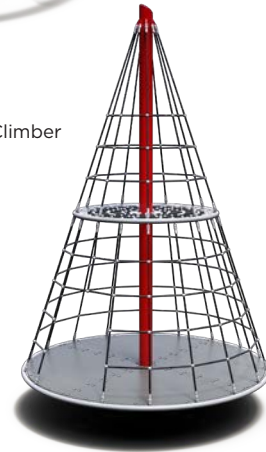

Cyclo Cone Climbers

Cyclo Cone Base Climber

Cyclo Cone Open Climber

Cyclo Diamond Climber

Cyclo Cone Plus Climber

Reach exciting new heights!

Combine the thrill of spinning with physical, cognitive, imaginative and social play. Now multiple kids of different ages and abilities can enjoy a single play experience at the same time. The Cyclo Cones' motion, speed and height safely gives older kids the perceived risk they want, encourages younger kids to push their limits and enables parents to interact with kids as they play. There are a variety of Cyclo Cone models available, including one model with an open, ADA-compliant, wheelchair-transferable base that lets kids choose to sit, spin or lounge as they play.

Standards	ASTM, CSA
Material Specifications	<p>Center Post - 5.00" OD 11 gauge steel tubing</p> <p>Bearing - T6061 aluminum hub with self aligning sealed ball bearings</p> <p>Shaft - 1045 Carbon Steel</p> <p>Rope - 16mm rope with aluminum connectors</p> <p>Cover Casting - 319 aluminum</p> <p>Rope Tabs - 1/4" steel plate</p> <p>Steel Ring - 1.9" OD 13 gauge galvanized steel tubing, 1/4" steel plates</p> <p>Platform - 3/4" HDPE textured plastic</p> <p>18-8 grade stainless steel that requires tooling to install or remove</p> <p>Coating - Super durable polyester powder coat electrostatically applied at a thickness of 2-5mils</p>

Product	Item	Ages	Protective Area	Child Capacity	Weight
Cyclo Cone Base Climber	306-1	5-12	18'11" x 18'11" (5.76m x 5.76m)	7	345 lbs (157 kg)
Cyclo Cone Open Climber	306-2	5-12	18'11" x 18'11" (5.76m x 5.76m)	7	196 lbs (89 kg)
Cyclo Diamond Climber	306-3	5-12	18'11" x 18'11" (5.76m x 5.76m)	12	246 lbs (112 kg)
Cyclo Cone Plus Climber	306-4	5-12	19'11" x 19'11" (6.07m x 6.07m)	14	486 lbs (221 kg)