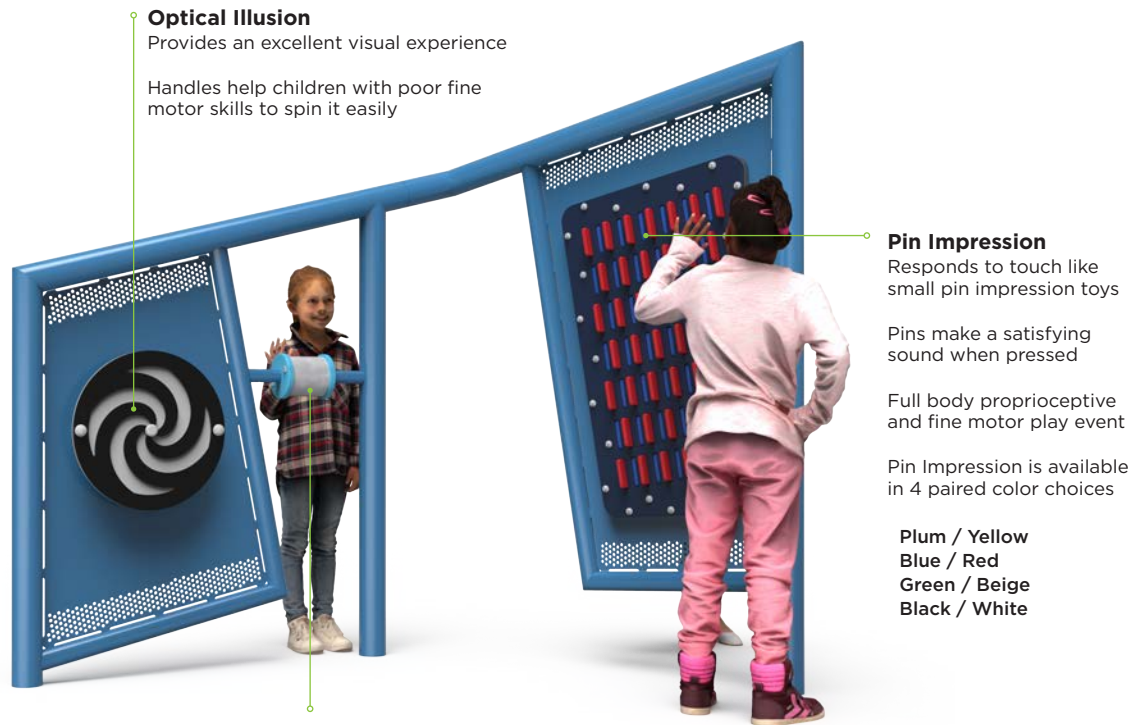

Dynamics Lab

MIRACLE® MUSEUM™

Miracle Museum's Dynamics Lab lets kids experiment with motion—from the Pin Impression to the Jingle Drum, kids will love exploring movement while making new friends. Dynamics Lab is an angular piece of equipment that gives kids the opportunity to test out the basic laws of mechanics in an exciting play setting. Schools, especially those with a focus on special education or STEAM/STEM, would benefit from it.

Material Specifications

The two frame weldments shall be made of 3-1/2" O.D. x 11 gauge galvanized tube, 2-3/8" O.D. x 16 gauge galvanized tube, and 11 gauge galvanized sheet. Footings for bolt down version will be made from 3/8" A36 plate and welded to the main frame. The weldment used to mount the drum event will be made of 1-5/8" O.D. x 11 gauge galvanized tube, and 11 gauge galvanized sheet, and 1.315" O.D. x 11 gauge galvanized tube. The weldment for the spinner events shall be made on 7 gauge sheet steel and 1215 steel. Router events shall be made of 3/4" laminated high-density polyethylene or 1/2" laminated high-density polyethylene. All fastening hardware shall be Fastener Style A. The frame shall have a Mira-Cote finish.

Optical Illusion
Provides an excellent visual experience

Handles help children with poor fine motor skills to spin it easily

Pin Impression
Responds to touch like small pin impression toys

Pins make a satisfying sound when pressed

Provides auditory stimulation, especially important for those with sensory processing disorder

Zoetrope (not shown)
Produces the illusion of motion by displaying a sequence of drawings or photographs

- Handles help children with poor fine motor skills to spin it easily
- Provides an excellent visual experience
- Provides a social interaction piece