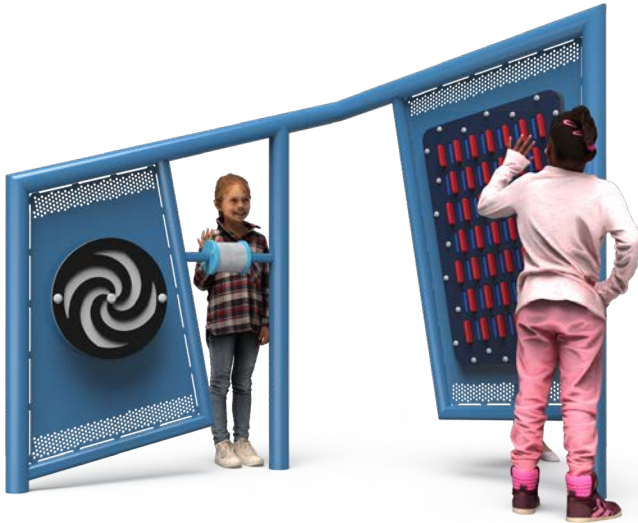

Dynamics Lab

MIRACLE® MUSEUM™

Miracle Museum's Dynamics Lab lets kids experiment with motion—from the Pin Impression to the Jingle Drum, kids will love exploring movement while making new friends. Dynamics Lab is an angular piece of equipment that gives kids the opportunity to test out the basic laws of mechanics in an exciting play setting. Schools, especially those with a focus on special education or STEAM/STEM, would benefit from it.

Material Specifications

The two frame weldments shall be made of 3-1/2" O.D. x 11 gauge galvanized tube, 2-3/8" O.D. x 16 gauge galvanized tube, and 11 gauge galvanized sheet. Footings for bolt down version will be made from 3/8" A36 plate and welded to the main frame. The weldment used to mount the drum event will be made of 1-5/8" O.D. x 11 gauge galvanized tube, and 11 gauge galvanized sheet, and 1.315" O.D. x 11 gauge galvanized tube. The weldment for the spinner events shall be made on 7 gauge sheet steel and 1215 steel. Router events shall be made of 3/4" laminated high-density polyethylene or 1/2" laminated high-density polyethylene. All fastening hardware shall be Fastener Style A. The frame shall have a Mira-Cote finish.

Optical Illusion
Provides an excellent visual experience

Handles help children with poor fine motor skills to spin it easily

Pin Impression
Responds to touch like small pin impression toys

Pins make a satisfying sound when pressed

Provides auditory stimulation, especially important for those with sensory processing disorder

Zoetrope (not shown)
Produces the illusion of motion by displaying a sequence of drawings or photographs

- Handles help children with poor fine motor skills to spin it easily
- Provides an excellent visual experience
- Provides a social interaction piece