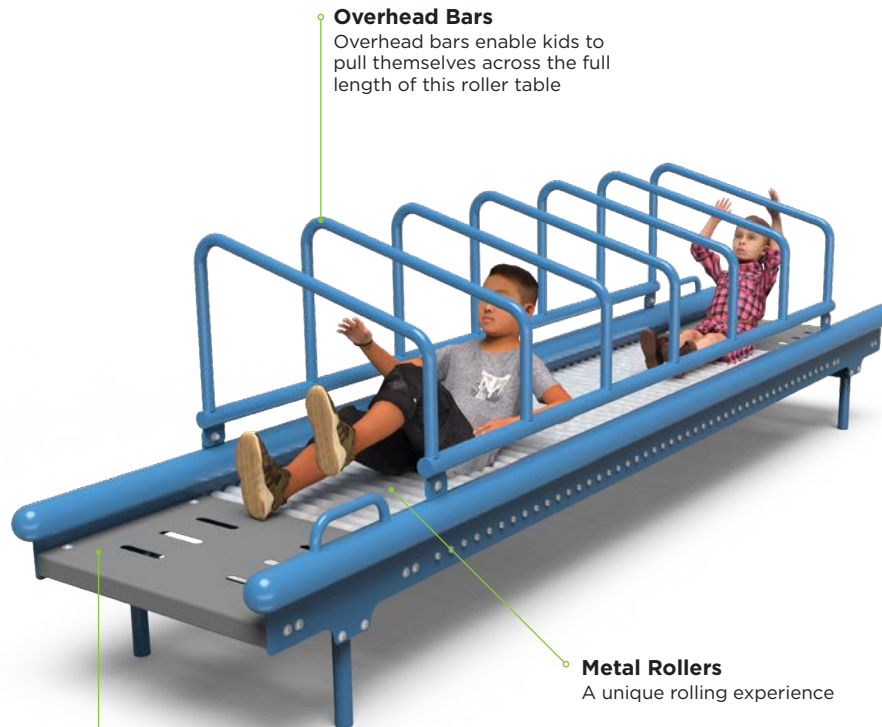

Momentum Corridor

MIRACLE® MUSEUM™

Top View

Miracle Museum's Momentum Corridor is a unique rolling experience; with overhead bars, kids are able to pull themselves across the full length of this roller table, so they can enjoy a tactile event with gentle bumps. Momentum Corridor is at transfer height, making this a fun, accessible event!

Please note: Momentum Corridor is the only Miracle Museum product that requires surfacing. Slide decks on the Momentum Corridor will always come in grey Mira-Therm.

Material Specifications

Slide sides will comprise of 4.6mm galvanized sheet, 3-1/2 x 13 ga. galvanized tube, and 25.4 x 14 ga. tube. Slide decks will comprise 2.3mm galvanized sheet. Rollers are constructed of 2" aluminum tubing with nitrile bearings on stainless steel shafts. Slide roof will comprise 4.6mm galvanized sheet, 3.0mm galvanized sheet, 1-7/8 x 11 ga. tube, and 1-5/16 x 14 ga. tube. Slide support will comprise of 1-5/8 x 11 ga. galvanized tube and 4.6mm galvanized sheet. All fastening hardware shall be Fastener Style A. Slide sides, rollers, roof, and support shall have a Mira-cote finish. Slide decks shall have a Mira-therm finish.

System Compatibility Abbreviations KC-Kids' Choice* TC-Tots' Choice* TCX-Tots' Choice* Expansion MT-Mega Tower* FS-Freestanding

Overhead Bars

Overhead bars enable kids to pull themselves across the full length of this roller table

Metal Rollers

A unique rolling experience

Provides a tactile event with gentle bumps

Metal rollers always come in silver Mira-Cote

Transfer Station

Momentum Corridor is at transfer height, making this a fun, accessible event!