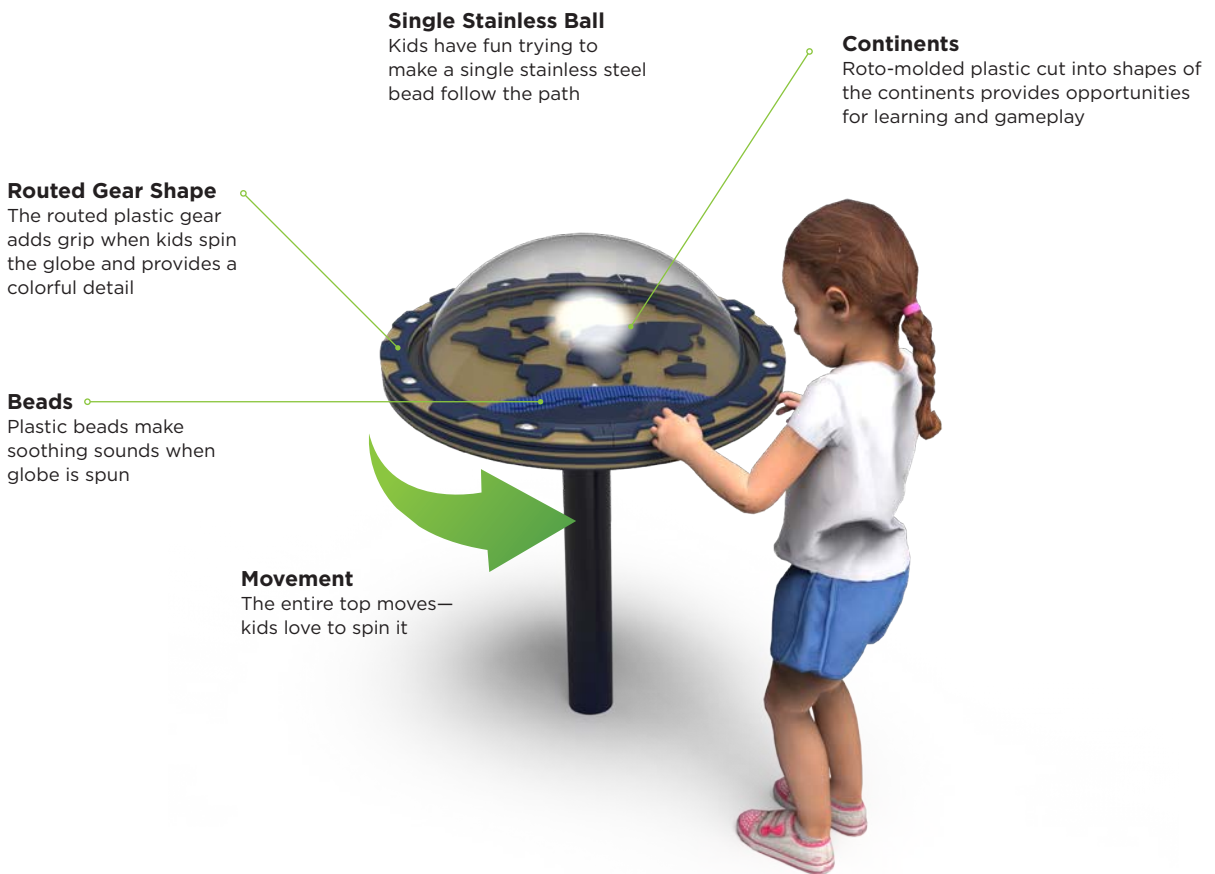

SpinAtorim™

MIRACLE® MUSEUM™

Product	Product Number	Ages	Capacity	Compatibility	Product Size	Protective Area	Weight	ADA	ASTM F1487	CPSC PUB. 325	CAN/CSA Z614	EN1176
SpinAtorim™	453-1	2 - 12 (18 months - 12 years CSA)	4	FS	2'6" x 2'6" x 3'6" (0.76 m x 0.76 m x 1.07 m)	-	85 lb (39 kg)	•	•	•	•	•
SpinAtorim™ - Bolt down	453-1BD	2 - 12 (18 months - 12 years CSA)	4	FS	2'6" x 2'6" x 3'6" (0.76 m x 0.76 m x 1.07 m)	-	85 lb (39 kg)	•	•	•	•	•

System Compatibility Abbreviations KC-Kids' Choice® TC-Tots' Choice® TCX-Tots' Choice® Expansion MT-Mega Tower® FS-Freestanding

Soothing Color Palette Shown

878 E Highway 60 / Monett, Missouri, USA 65708 / Miracle-Recreation.com
USA 888-458-2752 CANADA 866-516-0245 INTERNATIONAL +1 417-235-6917